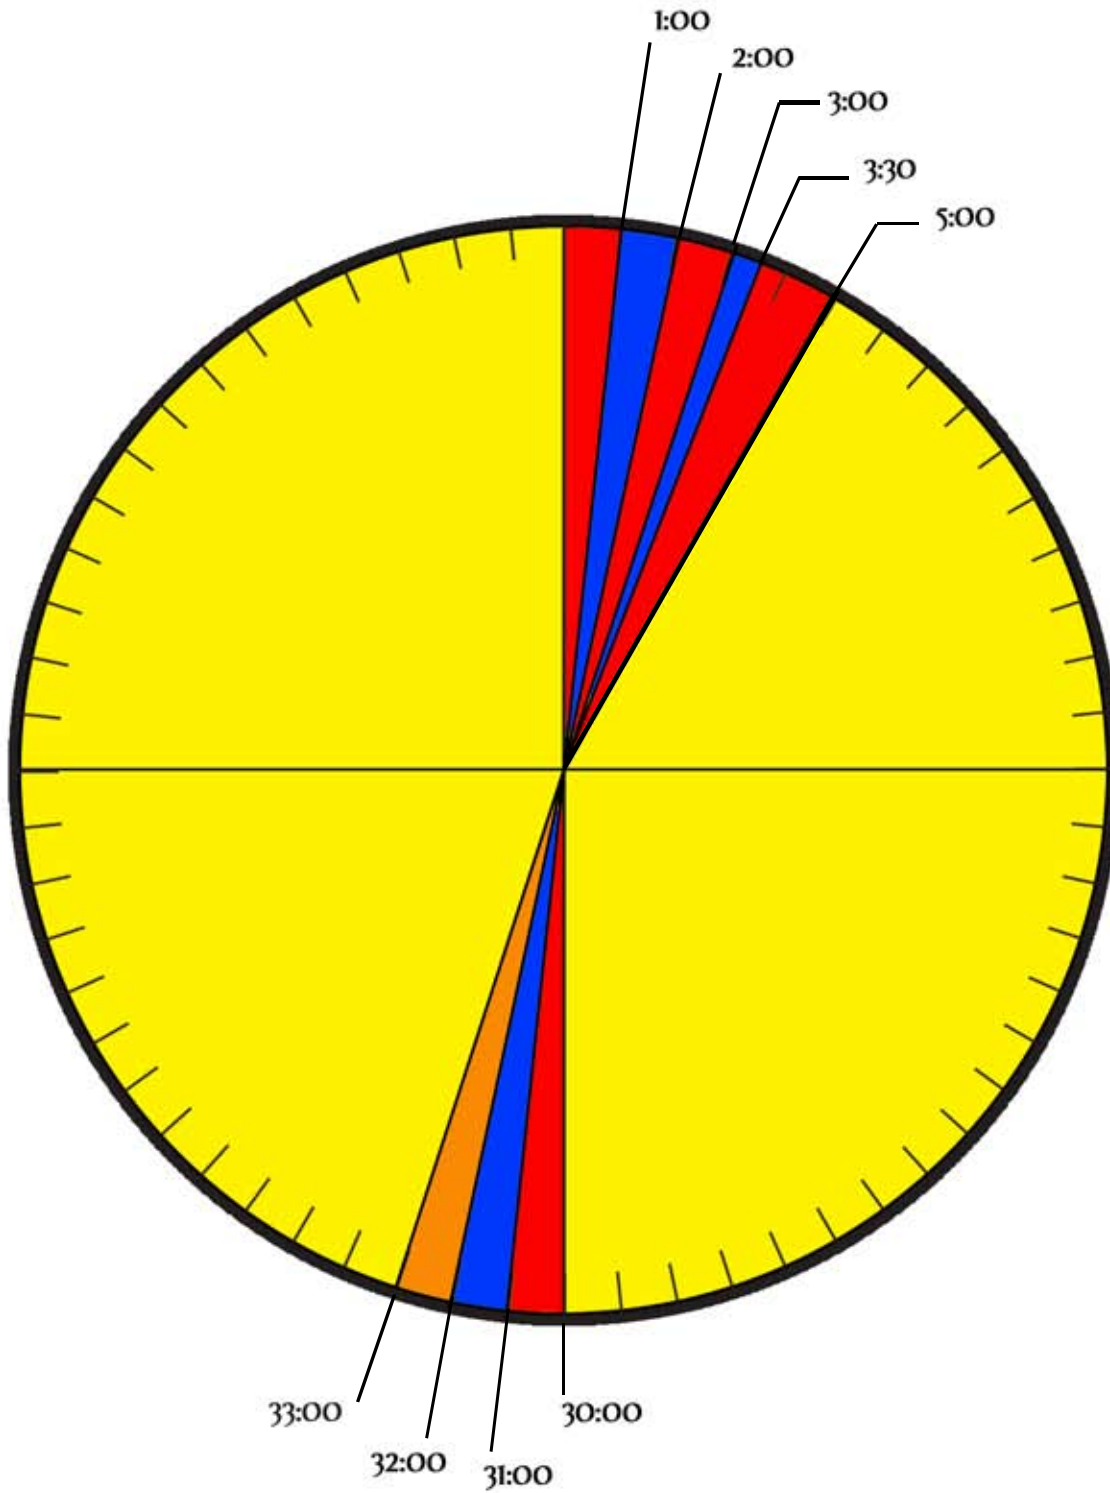

IRNUSA Radio News Broadcast Clock Channel 1

- Program Segment
- Network Spot
- News Segment
- Business News